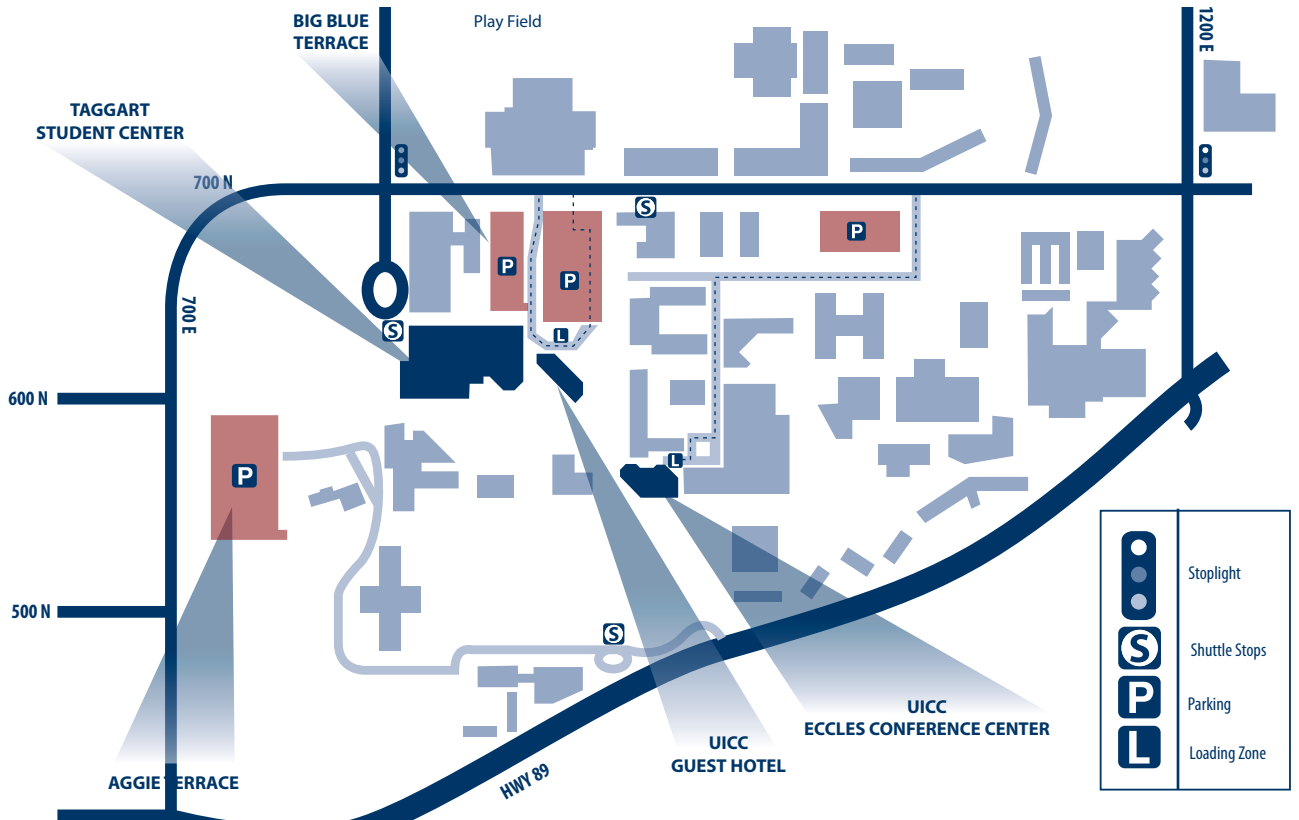

UtahStateUniversity
UNIVERSITY INN & CONFERENCE CENTER
CENTRAL CAMPUS MAP

	Stoplight
	Shuttle Stops
	Parking
	Loading Zone